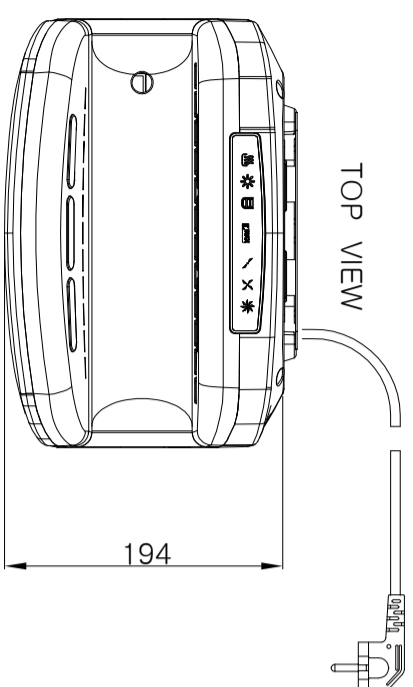

TOP VIEW

194

FRONT VIEW

300

557

320

F.L

SIDE VIEW

70

64

250

1750

BACK VIEW

ø6mm Drill (DP 30mm)

28.8

354.4

320

140

30

80

155

81.5

100

F.L