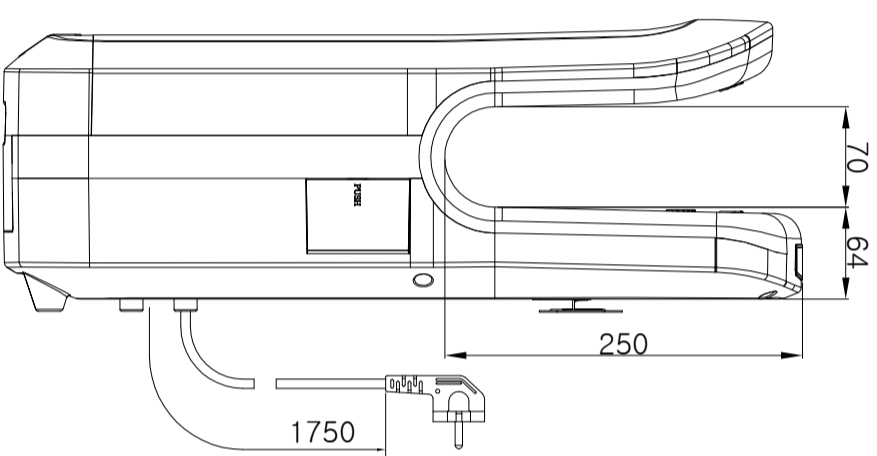

TOP VIEW

194

FRONT VIEW

300

557

320

F.L

SIDE VIEW

70

64

250

1750

BACK VIEW

ø6mm Drill (DP 30mm)

28.8

354.4

320

140

30

80

155

81.5

100

F.L