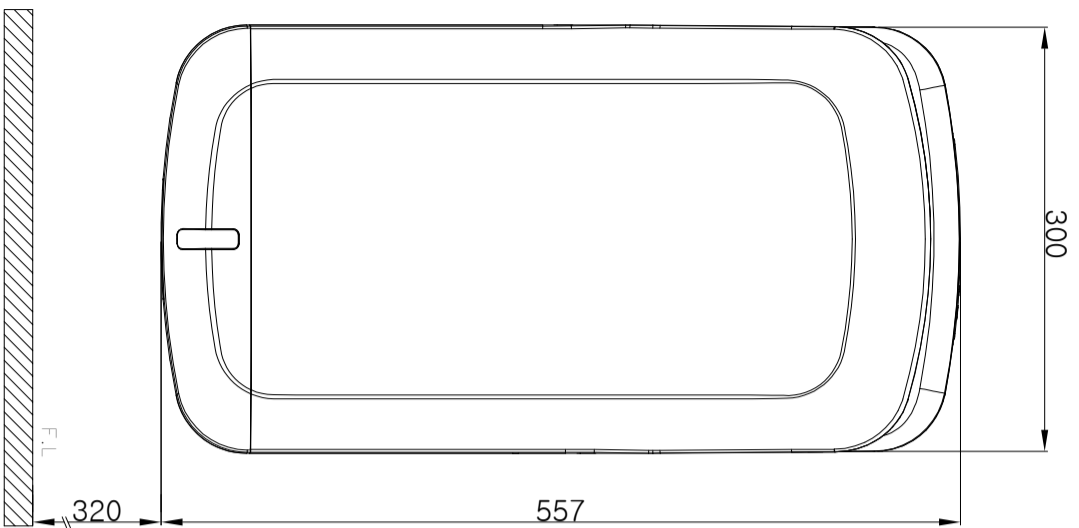

TOP VIEW

194

FRONT VIEW

300

557

320

F.L

SIDE VIEW

70

64

250

1750

BACK VIEW

ø6mm Drill (DP 30mm)

28.8

354.4

320

140

30

80

155

81.5

100

F.L