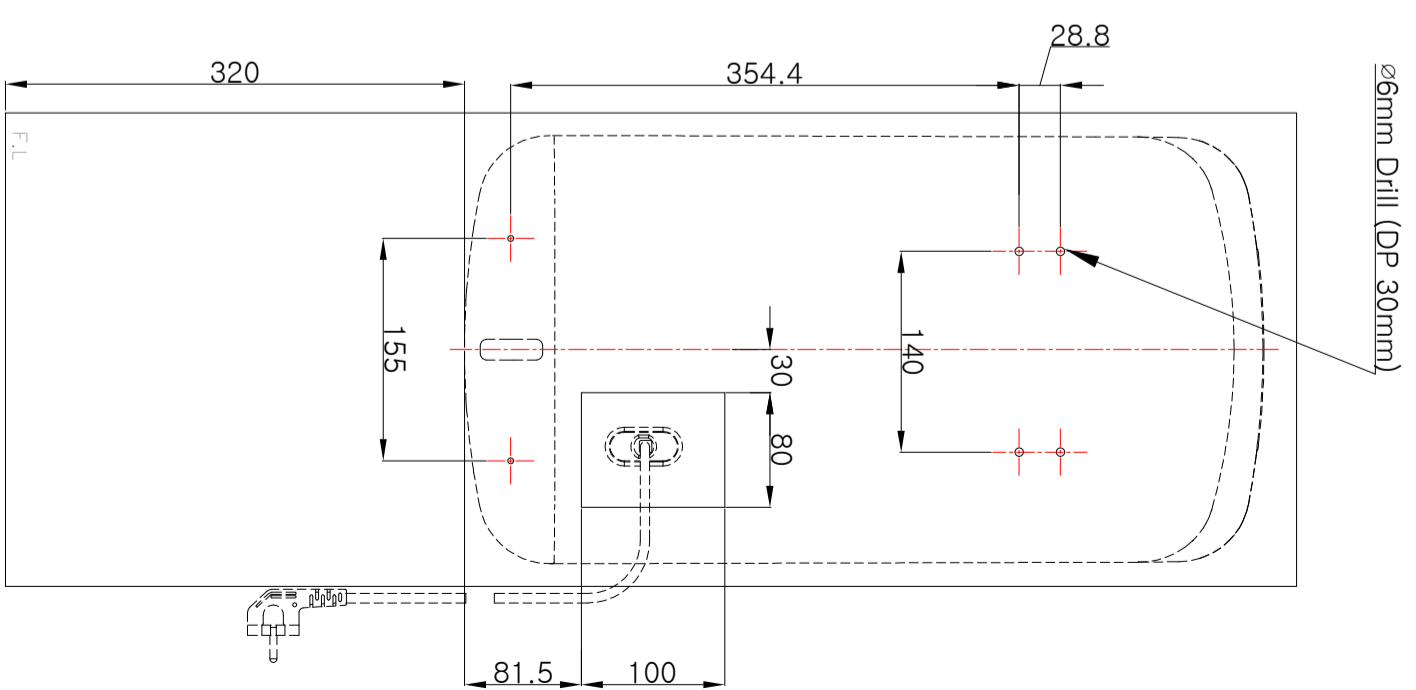

TOP VIEW

194

FRONT VIEW

300

557

320

F.L

SIDE VIEW

70

64

250

1750

BACK VIEW

ø6mm Drill (DP 30mm)

28.8

354.4

320

140

30

80

155

81.5

100

F.L