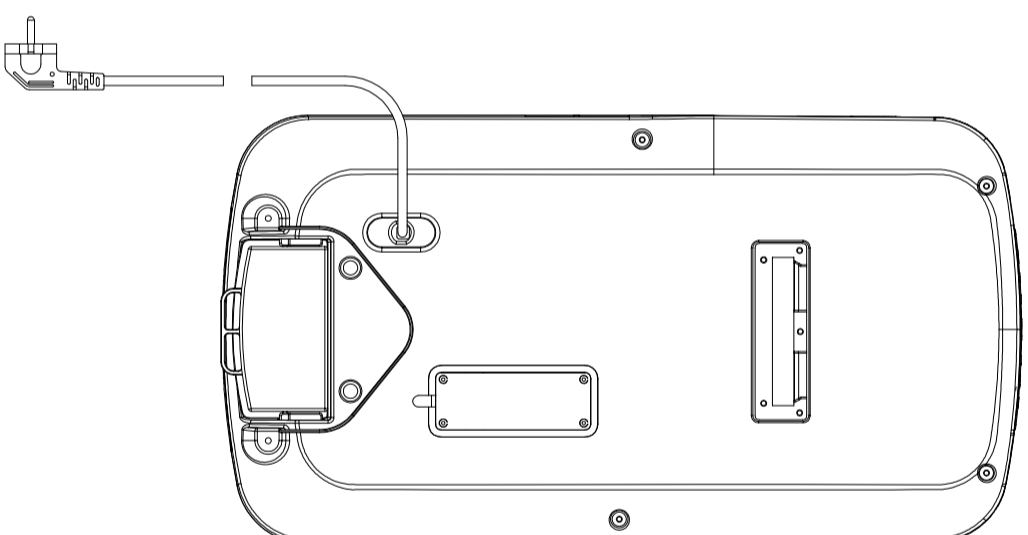

TOP VIEW

194

FRONT VIEW

300

557

320

F.L

SIDE VIEW

70

64

250

1750

BACK VIEW

ø6mm Drill (DP 30mm)

28.8

354.4

320

140

30

80

155

81.5

100

F.L